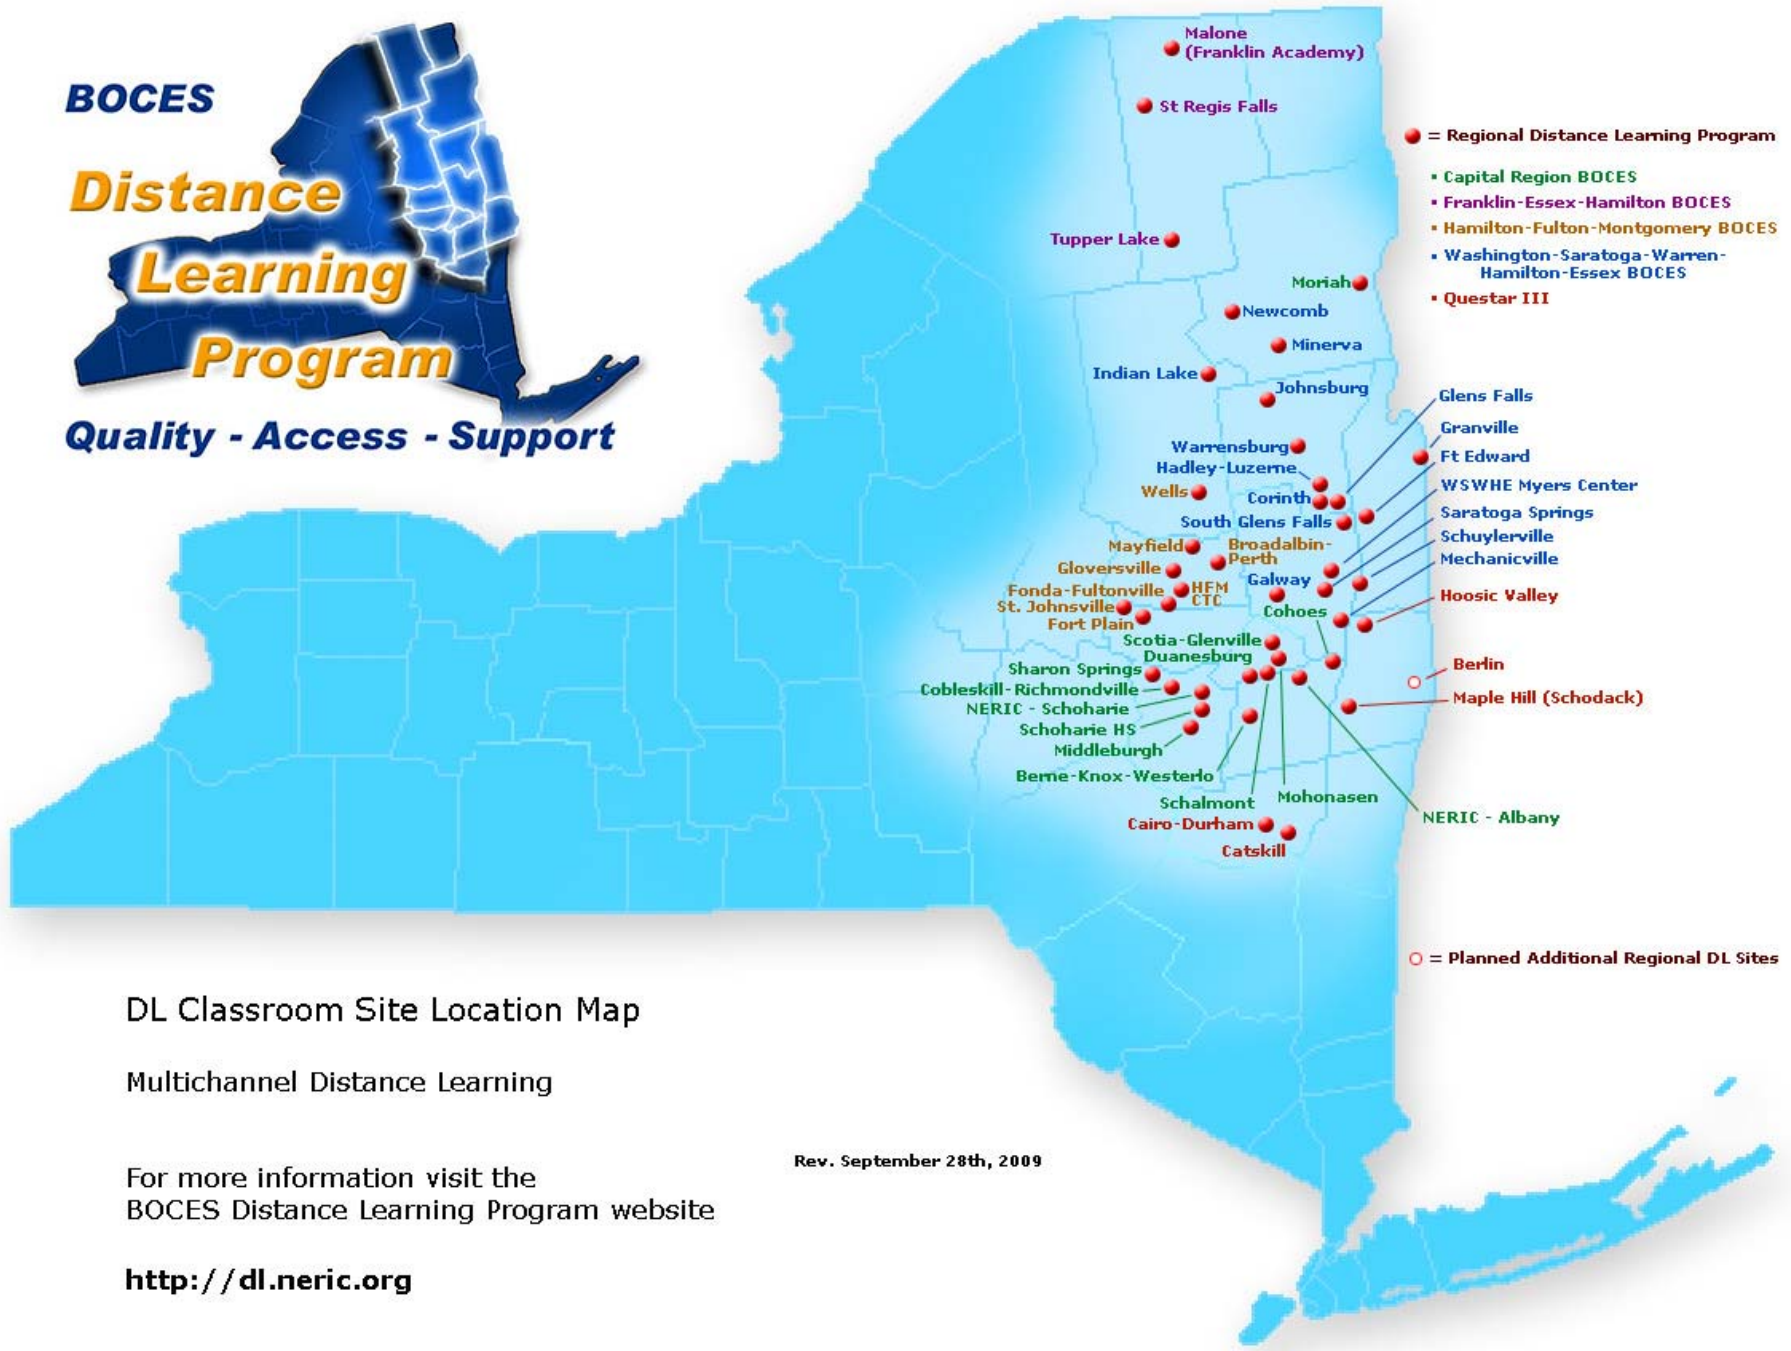

BOCES

Distance Learning Program

Quality - Access - Support

DL Classroom Site Location Map

Multichannel Distance Learning

For more information visit the
BOCES Distance Learning Program website

<http://dl.neric.org>